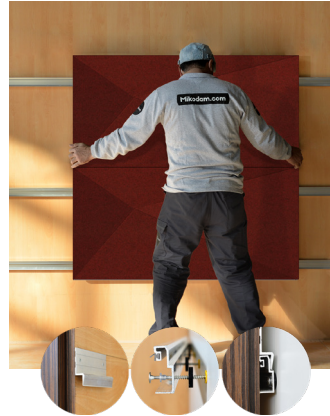

WPIRANA1AAKLC

BRICK FABRIC

47.24" x 23.62" (120 x 60 cm) panels come in sets of two. 23.62" x 23.62" (60 x 60 cm) panels come in sets of four. The number of panels per box is the minimum suggested amount to create the design envisioned by Mikodam.

CEILING APPLICATION

DIMENSIONS

X : 23.62" - 60 cm

Y : 47.24" - 120 cm

D : 3.25" - 8.3

W : 21.2 lbs - 9.6 kg

Rail depth is not included in the measurements.
(Depth of rail: 1" - 2.5 cm)

***Can be used with baseboard upon request.*