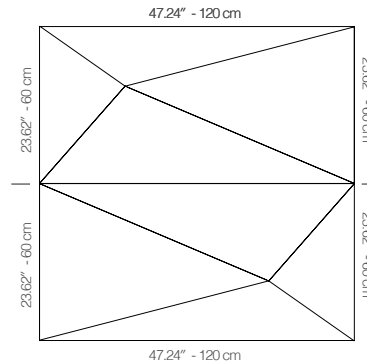

WPIRANA1AAKLC

BRICK FABRIC

47.24" x 23.62" (120 x 60 cm) panels come in sets of two. 23.62" x 23.62" (60 x 60 cm) panels come in sets of four. The number of panels per box is the minimum suggested amount to create the design envisioned by Mikodam.

CEILING APPLICATION

DIMENSIONS

X : 23.62" - 60 cm

Y : 47.24" - 120 cm

D : 3.25" - 8.3

W : 21.2 lbs - 9.6 kg

Rail depth is not included in the measurements.
(Depth of rail: 1" - 2.5 cm)

***Can be used with baseboard upon request.*